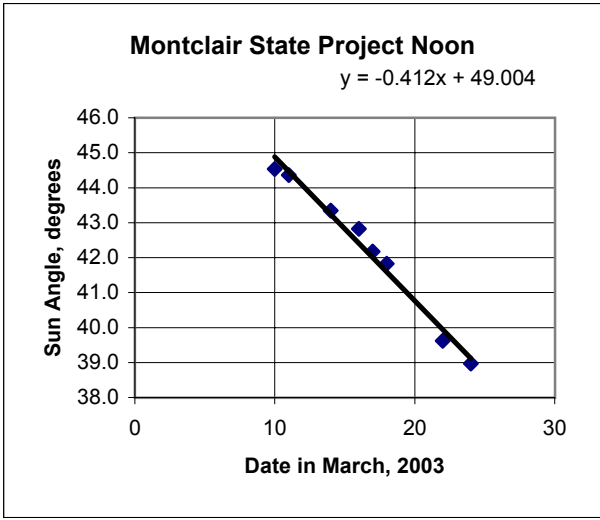

PROJECT NOON DATA
 Bill Phillian, Dr. M.L. West
 Montclair State University, NJ

Date in March, 2003	Shadow/ Stick Ratio	Sun Angle
10	0.984	44.5
11	0.978	44.4
14	0.944	43.3
16	0.927	42.8
17	0.906	42.2
18	0.895	41.8
22	0.828	39.6
24	0.809	39.0

Accepted Value, Earth's Circumference:

40074 km

School Location	Latitude	Date	Sun	Dist	Dist	Circum	Circum	Error	Error	School
	Degrees		Angle	Miles	Km	Miles	km	%	Abs %	Type
MSU- Upper Montclair, NJ	40.846	18-Mar	41.8	0	0				0	COL
Skowhegan, Me	44.5	18-Mar	45	252	406	28350	45675	14.0	14.0	MS
Eastlake, OH	41.673	18-Mar	43	57	92	17100	27600	-31.1	31.1	MS
Jawa Timur, Indonesia	-7.25	18-Mar	13.74	3321	5344	21921	35274	-12.0	12.0	MS
MSU- Upper Montclair, NJ	40.846	20-Mar	40.8	0	0					COL
Christa, Saratoga, CA	37.29	20-Mar	36.5	246	395	20595	33070	-17.5	17.5	MS
Emerson, Bar Harbor, Me	44.38	20-Mar	44	244	393	27450	44213	10.3	10.3	MS
Offenburg, Germany	48.46	20-Mar	49	526	846		37141	-7.3	7.3	HS
Eastlake, OH	41.673	20-Mar	41.5	57	92	29314	47314	18.1	18.1	MS
Guaynabo, Puerto Rico	18.4	20-Mar	17	1550	2494	23445	37724	-5.9	5.9	HS
Jawa Timur, Indonesia	-7.25	20-Mar	12.96	3321	5344	22239	35786	-10.7	10.7	MS
MSU- Upper Montclair, NJ	40.846	24-Mar	39	0	0					COL
Bayside, Virginia Beach, VA	36.85	24-Mar	35.22	276	444	26286	42286	5.5	5.5	HS
Hamilton C, Adelaide, Australia	-34.93	24-Mar	35	5232	8420	25453	40962	2.2	2.2	COL
Marryatville, Adelaide, Australia	-34.56	24-Mar	35	5207	8379	25331	40763	1.7	1.7	HS
Champaign. IL	40.1	24-Mar	39.82	52	83	22829	36439	-9.1	9.1	HS
Clark, Chelsea, MA	42.39	24-Mar	41	107	172	19260	30960	-22.7	22.7	MS
Alice Deal, Washington, DC	38.95	24-Mar	38.9	131	211	471600	759600	1795.5	1795.5	MS