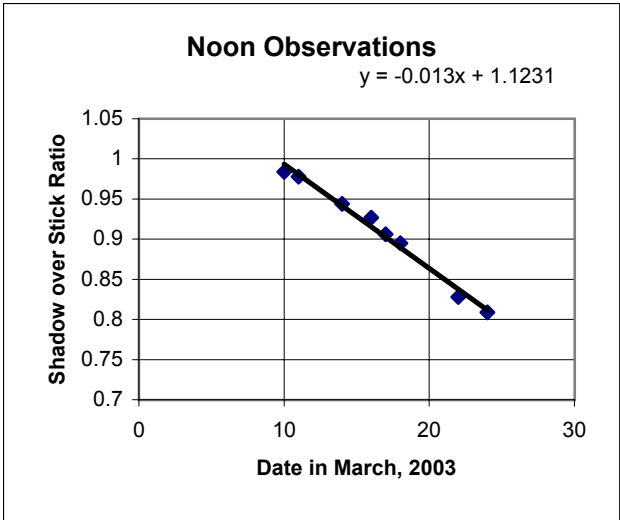

PROJECT NOON DATA
 Bill Phillian, Dr. M.L. West
 Montclair State University, NJ

Date in March, 2003	Shadow/ Stick Ratio	Sun Angle
10	0.984	44.5
11	0.978	44.4
14	0.944	43.3
16	0.927	42.8
17	0.906	42.2
18	0.895	41.8
22	0.828	39.6
24	0.809	39.0